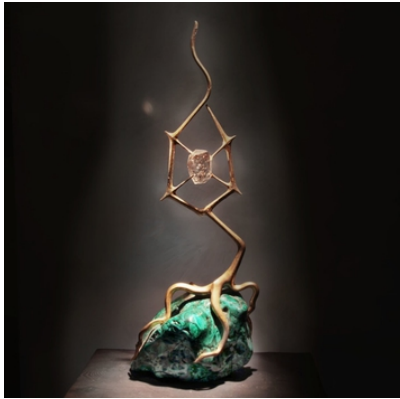

Mark Brazier-Jones

Malachite Window

Malachite stone, citrine crystal, gold leaf, steel
80 x 30 x 18 cm