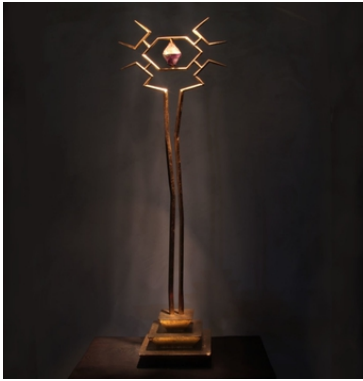

Mark Brazier-Jones

Precognition

Gold leaf, steel, calcium carbonate,
fluorite crystal

110 x 32 x 20 cm