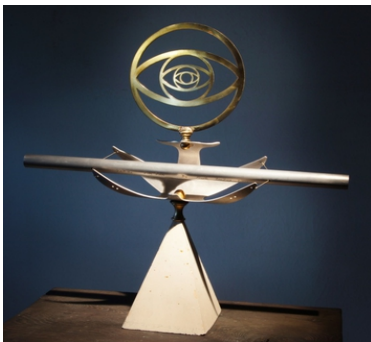

Mark Brazier-Jones

WHERE DO I BEGIN: *A design solo show of manifesting machinery.*

Mark Brazier-Jones

Green Man

Bronze coated steel, bronze face

220 x 90 x 90 cm

Mark Brazier-Jones

Eye within the eye Ding Ding