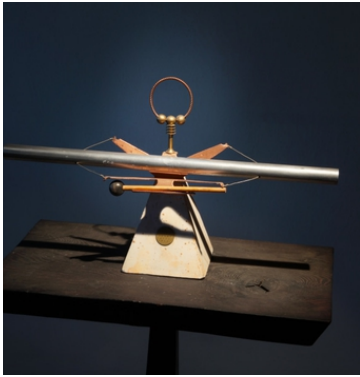

Mark Brazier-Jones

Tensor Pyramid Ding Dong

Calcium carbonate, copper, bronze,
steel, brass

32 x 54 x 14 cm