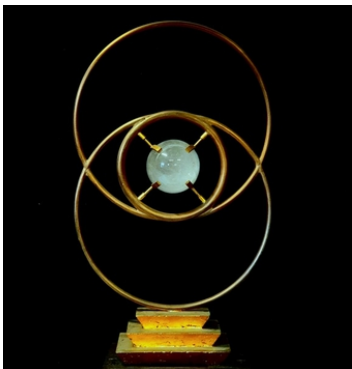

Mark Brazier-Jones

Vesica Pisces

Quartz sphere, gold leaf, calcium
carbonate, steel

41 x 54 x 20 cm