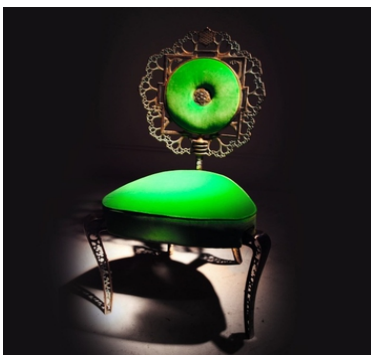

Mark Brazier-Jones

Power Chair

Bronze with 528 hertz green velvet upholstery

109 x 68 x 48 cm

Edition of 25