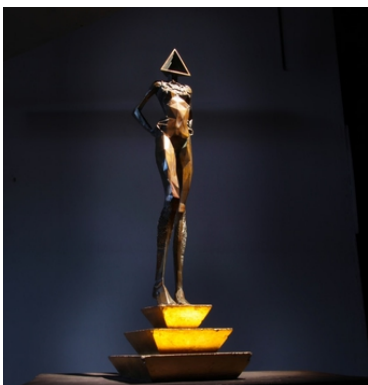

Mark Brazier-Jones

Transdimensional Barbie
Bronze, calcium carbonate, gold leaf
67 x 20 x 20 cm