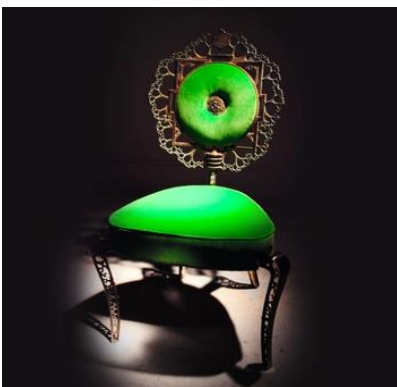

Mark Brazier-Jones

Power Chair

Bronze with 528 hertz green velvet upholstery
109 x 68 x 48 cm
Edition of 25

£ 22,000.00