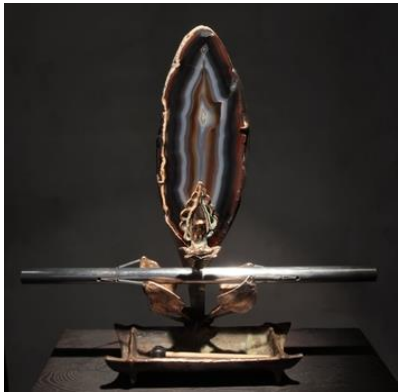

82 x 30 x 30 cm

£ 4,500.00

Mark Brazier-Jones

Pre-destiny

Bronze, gold leaf, calcium carbonate, agate, steel
36 x 30 x 20 cm

Sold

Mark Brazier-Jones

Eve Ding Ding