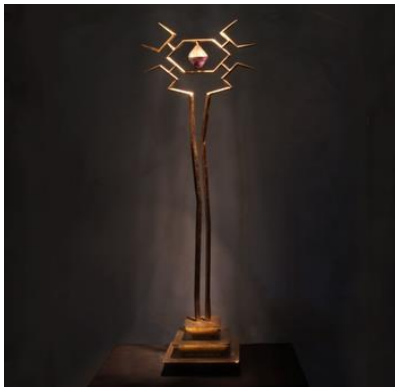

Mark Brazier-Jones

Precognition

Gold leaf, steel, calcium carbonate, fluorite
crystal
110 x 32 x 20 cm

On Hold