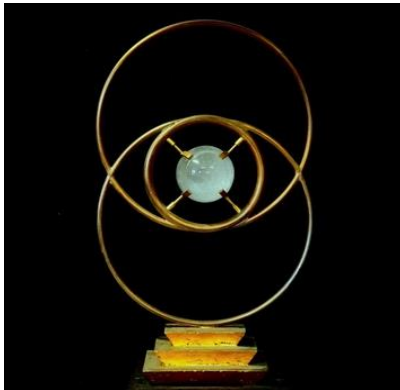

Mark Brazier-Jones

Vesica Pisces

Quartz sphere, gold leaf, calcium carbonate,
steel

41 x 54 x 20 cm

£ 2,500.00